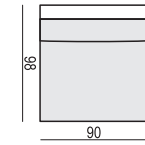

**IDAHO**

**ARMCHAIR**

**ARMCHAIR LEFT (or RIGHT)**

**ARMCHAIR without ARMRESTS**

**ARMCHAIR WIDE**

**ARMCHAIR WIDE LEFT (or RIGHT)**

**ARMCHAIR WIDE without ARMREST**

**2 SEATER**

**2 SEATER LEFT (or RIGHT)**

**2 SEATER without ARMRESTS**

**3 SEATER**

**3 SEATER LEFT (or RIGHT)**

**3 SEATER without ARMRESTS**

**3XL SEATER**

**3XL SEATER LEFT (or RIGHT)**  
available in two parts

**3XL SEATER without ARMRESTS**  
available in two parts

\*please check a cost of brushed steel finish with a sale representative

SET 10 LEFT (or RIGHT) + 3 SEATER RIGHT (or LEFT) + BENCH LEFT (or RIGHT) + CORNER 90

SET 11 LEFT (or RIGHT) + 2 SEATER RIGHT (or LEFT) + BENCH LEFT (or RIGHT) + CORNER 90