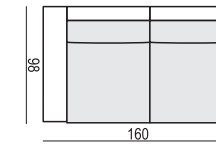

**IDAHO**

**ARMCHAIR**

**ARMCHAIR LEFT (or RIGHT)**

**ARMCHAIR without ARMRESTS**

**ARMCHAIR WIDE**

**ARMCHAIR WIDE LEFT (or RIGHT)**

**ARMCHAIR WIDE without ARMREST**

**2 SEATER**

**2 SEATER LEFT (or RIGHT)**

**2 SEATER without ARMRESTS**

**3 SEATER**

**3 SEATER LEFT (or RIGHT)**

**3 SEATER without ARMRESTS**

**3XL SEATER**

**3XL SEATER LEFT (or RIGHT)**  
available in two parts

**3XL SEATER without ARMRESTS**  
available in two parts

\*please check a cost of brushed steel finish with a sale representative

SET 10 LEFT (or RIGHT) + 3 SEATER RIGHT (or LEFT) + BENCH LEFT (or RIGHT) + CORNER 90

SET 11 LEFT (or RIGHT) + 2 SEATER RIGHT (or LEFT) + BENCH LEFT (or RIGHT) + CORNER 90