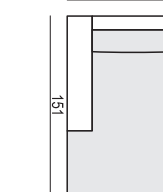

**2 SEATER LEFT (or RIGHT)**

**2 SEATER without ARMRESTS**

**3 SEATER**

**3 SEATER LEFT (or RIGHT)**

**3 SEATER without ARMRESTS**

**3XL SEATER**

**3XL SEATER LEFT (or RIGHT)**  
available in two parts

**3XL SEATER without ARMRESTS**  
available in two parts

**3XL SEATER two parts**

**CORNER 90°**

**CHAISELONGUE LONG LEFT (or RIGHT)**

**CHAISELONGUE LEFT (or RIGHT)**

**BENCH LEFT (or RIGHT)**

FEET

UPHOLSTERY

FABRIC or LEATHER: FC - fix cover

\*please check a cost of brushed steel finish with a sale representative

SET 10 LEFT (or RIGHT) + 3 SEATER RIGHT (or LEFT) + BENCH LEFT (or RIGHT) + CORNER 90

SET 11 LEFT (or RIGHT) + 2 SEATER RIGHT (or LEFT) + BENCH LEFT (or RIGHT) + CORNER 90