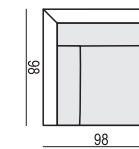

**IDAHO**

**ARMCHAIR**

**ARMCHAIR LEFT (or RIGHT)**

**ARMCHAIR without ARMRESTS**

**ARMCHAIR WIDE**

**ARMCHAIR WIDE LEFT (or RIGHT)**

**ARMCHAIR WIDE without ARMREST**

**2 SEATER**

**2 SEATER LEFT (or RIGHT)**

**2 SEATER without ARMRESTS**

**3 SEATER**

**3 SEATER LEFT (or RIGHT)**

**3 SEATER without ARMRESTS**

**3XL SEATER**

**3XL SEATER LEFT (or RIGHT)**  
available in two parts

**3XL SEATER without ARMRESTS**  
available in two parts

**3XL SEATER two parts**

**CORNER 90°**

**CHAISELONGUE LONG LEFT (or RIGHT)**

**CHAISELONGUE LEFT (or RIGHT)**

**BENCH LEFT (or RIGHT)**

FEET

UPHOLSTERY

FABRIC or LEATHER: FC - fix cover

\*please check a cost of brushed steel finish with a sale representative

SET 10 LEFT (or RIGHT) + 3 SEATER RIGHT (or LEFT) + BENCH LEFT (or RIGHT) + CORNER 90

SET 11 LEFT (or RIGHT) + 2 SEATER RIGHT (or LEFT) + BENCH LEFT (or RIGHT) + CORNER 90