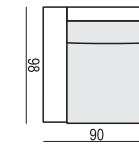

**IDAHO**

**ARMCHAIR**

**ARMCHAIR LEFT (or RIGHT)**

**ARMCHAIR without ARMRESTS**

**ARMCHAIR WIDE**

**ARMCHAIR WIDE LEFT (or RIGHT)**

**ARMCHAIR WIDE without ARMREST**

**2 SEATER**

**2 SEATER LEFT (or RIGHT)**

**2 SEATER without ARMRESTS**

**3 SEATER**

**3 SEATER LEFT (or RIGHT)**

**3 SEATER without ARMRESTS**

**3XL SEATER**

**3XL SEATER LEFT (or RIGHT)**  
available in two parts

**3XL SEATER without ARMRESTS**  
available in two parts

\*please check a cost of brushed steel finish with a sale representative

SET 10 LEFT (or RIGHT) + 3 SEATER RIGHT (or LEFT) + BENCH LEFT (or RIGHT) + CORNER 90

SET 11 LEFT (or RIGHT) + 2 SEATER RIGHT (or LEFT) + BENCH LEFT (or RIGHT) + CORNER 90