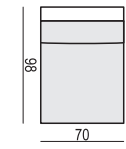

**IDAHO**

**ARMCHAIR**

**ARMCHAIR LEFT (or RIGHT)**

**ARMCHAIR without ARMRESTS**

**ARMCHAIR WIDE**

**ARMCHAIR WIDE LEFT (or RIGHT)**

**ARMCHAIR WIDE without ARMREST**

**2 SEATER**

**2 SEATER LEFT (or RIGHT)**

**2 SEATER without ARMRESTS**

**3 SEATER**

**3 SEATER LEFT (or RIGHT)**

**3 SEATER without ARMRESTS**

**3XL SEATER**

**3XL SEATER LEFT (or RIGHT)**  
available in two parts

**3XL SEATER without ARMRESTS**  
available in two parts

\*please check a cost of brushed steel finish with a sale representative

SET 10 LEFT (or RIGHT) + 3 SEATER RIGHT (or LEFT) + BENCH LEFT (or RIGHT) + CORNER 90

SET 11 LEFT (or RIGHT) + 2 SEATER RIGHT (or LEFT) + BENCH LEFT (or RIGHT) + CORNER 90