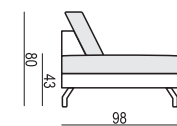

**2 SEATER LEFT (or RIGHT)**

**2 SEATER without ARMRESTS**

**3 SEATER**

**3 SEATER LEFT (or RIGHT)**

**3 SEATER without ARMRESTS**

**3XL SEATER**

**3XL SEATER LEFT (or RIGHT)**  
available in two parts

**3XL SEATER without ARMRESTS**  
available in two parts

**3XL SEATER two parts**

**CORNER 90°**

**CHAISELONGUE LONG LEFT (or RIGHT)**

**CHAISELONGUE LEFT (or RIGHT)**

**BENCH LEFT (or RIGHT)**

FEET

UPHOLSTERY

FABRIC or LEATHER: FC - fix cover

\*please check a cost of brushed steel finish with a sale representative

SET 10 LEFT (or RIGHT) + 3 SEATER RIGHT (or LEFT) + BENCH LEFT (or RIGHT) + CORNER 90

SET 11 LEFT (or RIGHT) + 2 SEATER RIGHT (or LEFT) + BENCH LEFT (or RIGHT) + CORNER 90