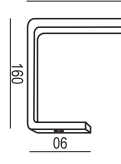

**2 SEATER LEFT (or RIGHT)**

**2 SEATER without ARMRESTS**

**3 SEATER**

**3 SEATER LEFT (or RIGHT)**

**3 SEATER without ARMRESTS**

**3XL SEATER**

**3XL SEATER LEFT (or RIGHT)**  
available in two parts

**3XL SEATER without ARMRESTS**  
available in two parts

**3XL SEATER two parts**

**CORNER 90°**

**CHAISELONGUE LONG LEFT (or RIGHT)**

**CHAISELONGUE LEFT (or RIGHT)**

**BENCH LEFT (or RIGHT)**

FEET

UPHOLSTERY

FABRIC or LEATHER: FC - fix cover

\*please check a cost of brushed steel finish with a sale representative

SET 10 LEFT (or RIGHT) + 3 SEATER RIGHT (or LEFT) + BENCH LEFT (or RIGHT) + CORNER 90

SET 11 LEFT (or RIGHT) + 2 SEATER RIGHT (or LEFT) + BENCH LEFT (or RIGHT) + CORNER 90