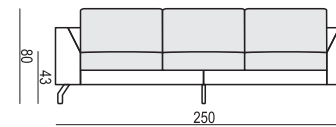

**IDAHO**

**ARMCHAIR**

**ARMCHAIR LEFT (or RIGHT)**

**ARMCHAIR without ARMRESTS**

**ARMCHAIR WIDE**

**ARMCHAIR WIDE LEFT (or RIGHT)**

**ARMCHAIR WIDE without ARMREST**

**2 SEATER**

**2 SEATER LEFT (or RIGHT)**

**2 SEATER without ARMRESTS**

**3 SEATER**

**3 SEATER LEFT (or RIGHT)**

**3 SEATER without ARMRESTS**

**3XL SEATER**

**3XL SEATER LEFT (or RIGHT)**  
available in two parts

**3XL SEATER without ARMRESTS**  
available in two parts

**3XL SEATER two parts**

**CORNER 90°**

**CHAISELONGUE LONG LEFT (or RIGHT)**

**CHAISELONGUE LEFT (or RIGHT)**

**BENCH LEFT (or RIGHT)**

FEET

UPHOLSTERY

FABRIC or LEATHER: FC - fix cover

\*please check a cost of brushed steel finish with a sale representative

SET 10 LEFT (or RIGHT) + 3 SEATER RIGHT (or LEFT) + BENCH LEFT (or RIGHT) + CORNER 90

SET 11 LEFT (or RIGHT) + 2 SEATER RIGHT (or LEFT) + BENCH LEFT (or RIGHT) + CORNER 90