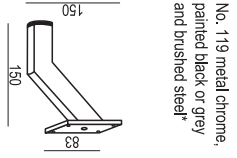

**2 SEATER LEFT (or RIGHT)**

**2 SEATER without ARMRESTS**

**3 SEATER**

**3 SEATER LEFT (or RIGHT)**

**3 SEATER without ARMRESTS**

**3XL SEATER**

**3XL SEATER LEFT (or RIGHT)**  
available in two parts

**3XL SEATER without ARMRESTS**  
available in two parts

**3XL SEATER two parts**

**CORNER 90°**

**CHAISELONGUE LONG LEFT (or RIGHT)**

**CHAISELONGUE LEFT (or RIGHT)**

**BENCH LEFT (or RIGHT)**

FEET

UPHOLSTERY

FABRIC or LEATHER: FC - fix cover

\*please check a cost of brushed steel finish with a sale representative

SET 10 LEFT (or RIGHT) + 3 SEATER RIGHT (or LEFT) + BENCH LEFT (or RIGHT) + CORNER 90

SET 11 LEFT (or RIGHT) + 2 SEATER RIGHT (or LEFT) + BENCH LEFT (or RIGHT) + CORNER 90