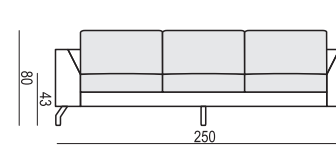

**IDAHO**

**ARMCHAIR**

**ARMCHAIR LEFT (or RIGHT)**

**ARMCHAIR without ARMRESTS**

**ARMCHAIR WIDE**

**ARMCHAIR WIDE LEFT (or RIGHT)**

**ARMCHAIR WIDE without ARMREST**

**2 SEATER**

**2 SEATER LEFT (or RIGHT)**

**2 SEATER without ARMRESTS**

**3 SEATER**

**3 SEATER LEFT (or RIGHT)**

**3 SEATER without ARMRESTS**

**3XL SEATER**

**3XL SEATER LEFT (or RIGHT)**  
available in two parts

**3XL SEATER without ARMRESTS**  
available in two parts

**3XL SEATER two parts**

**CORNER 90°**

**CHAISELONGUE LONG LEFT (or RIGHT)**

**CHAISELONGUE LEFT (or RIGHT)**

**BENCH LEFT (or RIGHT)**

FEET

UPHOLSTERY

FABRIC or LEATHER: FC - fix cover

\*please check a cost of brushed steel finish with a sale representative

SET 10 LEFT (or RIGHT) + 3 SEATER RIGHT (or LEFT) + BENCH LEFT (or RIGHT) + CORNER 90

SET 11 LEFT (or RIGHT) + 2 SEATER RIGHT (or LEFT) + BENCH LEFT (or RIGHT) + CORNER 90