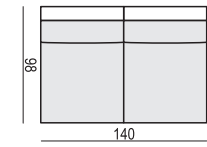

**IDAHO**

**ARMCHAIR**

**ARMCHAIR LEFT (or RIGHT)**

**ARMCHAIR without ARMRESTS**

**ARMCHAIR WIDE**

**ARMCHAIR WIDE LEFT (or RIGHT)**

**ARMCHAIR WIDE without ARMREST**

**2 SEATER**

**2 SEATER LEFT (or RIGHT)**

**2 SEATER without ARMRESTS**

**3 SEATER**

**3 SEATER LEFT (or RIGHT)**

**3 SEATER without ARMRESTS**

**3XL SEATER**

**3XL SEATER LEFT (or RIGHT)**  
available in two parts

**3XL SEATER without ARMRESTS**  
available in two parts

\*please check a cost of brushed steel finish with a sale representative

SET 10 LEFT (or RIGHT) + 3 SEATER RIGHT (or LEFT) + BENCH LEFT (or RIGHT) + CORNER 90

SET 11 LEFT (or RIGHT) + 2 SEATER RIGHT (or LEFT) + BENCH LEFT (or RIGHT) + CORNER 90