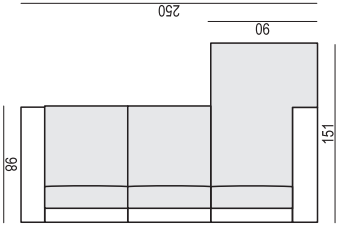

**2 SEATER LEFT (or RIGHT)**

**2 SEATER without ARMRESTS**

**3 SEATER**

**3 SEATER LEFT (or RIGHT)**

**3 SEATER without ARMRESTS**

**3XL SEATER**

**3XL SEATER LEFT (or RIGHT)**  
available in two parts

**3XL SEATER without ARMRESTS**  
available in two parts

**3XL SEATER two parts**

**CORNER 90°**

**CHAISELONGUE LONG LEFT (or RIGHT)**

**CHAISELONGUE LEFT (or RIGHT)**

**BENCH LEFT (or RIGHT)**

FEET

UPHOLSTERY

FABRIC or LEATHER: FC - fix cover

\*please check a cost of brushed steel finish with a sale representative

SET 10 LEFT (or RIGHT) + 3 SEATER RIGHT (or LEFT) + BENCH LEFT (or RIGHT) + CORNER 90

SET 11 LEFT (or RIGHT) + 2 SEATER RIGHT (or LEFT) + BENCH LEFT (or RIGHT) + CORNER 90