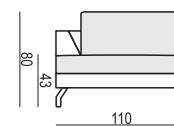

**IDAHO**

**ARMCHAIR**

**ARMCHAIR LEFT (or RIGHT)**

**ARMCHAIR without ARMRESTS**

**ARMCHAIR WIDE**

**ARMCHAIR WIDE LEFT (or RIGHT)**

**ARMCHAIR WIDE without ARMREST**

**2 SEATER**

**2 SEATER LEFT (or RIGHT)**

**2 SEATER without ARMRESTS**

**3 SEATER**

**3 SEATER LEFT (or RIGHT)**

**3 SEATER without ARMRESTS**

**3XL SEATER**

**3XL SEATER LEFT (or RIGHT)**  
available in two parts

**3XL SEATER without ARMRESTS**  
available in two parts

**3XL SEATER two parts**

**CORNER 90°**

**CHAISELONGUE LONG LEFT (or RIGHT)**

**CHAISELONGUE LEFT (or RIGHT)**

**BENCH LEFT (or RIGHT)**

FEET

UPHOLSTERY

FABRIC or LEATHER: FC - fix cover

\*please check a cost of brushed steel finish with a sale representative

SET 10 LEFT (or RIGHT) + 3 SEATER RIGHT (or LEFT) + BENCH LEFT (or RIGHT) + CORNER 90

SET 11 LEFT (or RIGHT) + 2 SEATER RIGHT (or LEFT) + BENCH LEFT (or RIGHT) + CORNER 90