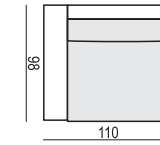

**IDAHO**

**ARMCHAIR**

**ARMCHAIR LEFT (or RIGHT)**

**ARMCHAIR without ARMRESTS**

**ARMCHAIR WIDE**

**ARMCHAIR WIDE LEFT (or RIGHT)**

**ARMCHAIR WIDE without ARMREST**

**2 SEATER**

**2 SEATER LEFT (or RIGHT)**

**2 SEATER without ARMRESTS**

**3 SEATER**

**3 SEATER LEFT (or RIGHT)**

**3 SEATER without ARMRESTS**

**3XL SEATER**

**3XL SEATER LEFT (or RIGHT)**  
available in two parts

**3XL SEATER without ARMRESTS**  
available in two parts

\*please check a cost of brushed steel finish with a sale representative

SET 10 LEFT (or RIGHT) + 3 SEATER RIGHT (or LEFT) + BENCH LEFT (or RIGHT) + CORNER 90

SET 11 LEFT (or RIGHT) + 2 SEATER RIGHT (or LEFT) + BENCH LEFT (or RIGHT) + CORNER 90