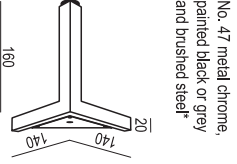

**2 SEATER LEFT (or RIGHT)**

**2 SEATER without ARMRESTS**

**3 SEATER**

**3 SEATER LEFT (or RIGHT)**

**3 SEATER without ARMRESTS**

**3XL SEATER**

**3XL SEATER LEFT (or RIGHT)**  
available in two parts

**3XL SEATER without ARMRESTS**  
available in two parts

**3XL SEATER two parts**

**CORNER 90°**

**CHAISELONGUE LONG LEFT (or RIGHT)**

**CHAISELONGUE LEFT (or RIGHT)**

**BENCH LEFT (or RIGHT)**

FEET

UPHOLSTERY

FABRIC or LEATHER: FC - fix cover

\*please check a cost of brushed steel finish with a sale representative

SET 10 LEFT (or RIGHT) + 3 SEATER RIGHT (or LEFT) + BENCH LEFT (or RIGHT) + CORNER 90

SET 11 LEFT (or RIGHT) + 2 SEATER RIGHT (or LEFT) + BENCH LEFT (or RIGHT) + CORNER 90