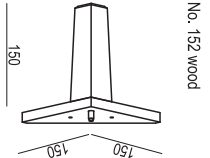

**2 SEATER LEFT (or RIGHT)**

**2 SEATER without ARMRESTS**

**3 SEATER**

**3 SEATER LEFT (or RIGHT)**

**3 SEATER without ARMRESTS**

**3XL SEATER**

**3XL SEATER LEFT (or RIGHT)**  
available in two parts

**3XL SEATER without ARMRESTS**  
available in two parts

**3XL SEATER two parts**

**CORNER 90°**

**CHAISELONGUE LONG LEFT (or RIGHT)**

**CHAISELONGUE LEFT (or RIGHT)**

**BENCH LEFT (or RIGHT)**

FEET

UPHOLSTERY

FABRIC or LEATHER: FC - fix cover

\*please check a cost of brushed steel finish with a sale representative

SET 10 LEFT (or RIGHT) + 3 SEATER RIGHT (or LEFT) + BENCH LEFT (or RIGHT) + CORNER 90

SET 11 LEFT (or RIGHT) + 2 SEATER RIGHT (or LEFT) + BENCH LEFT (or RIGHT) + CORNER 90