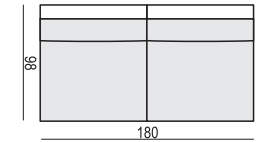

**2 SEATER LEFT (or RIGHT)**

**2 SEATER without ARMRESTS**

**3 SEATER**

**3 SEATER LEFT (or RIGHT)**

**3 SEATER without ARMRESTS**

**3XL SEATER**

**3XL SEATER LEFT (or RIGHT)**  
available in two parts

**3XL SEATER without ARMRESTS**  
available in two parts

\*please check a cost of brushed steel finish with a sale representative

SET 10 LEFT (or RIGHT) + 3 SEATER RIGHT (or LEFT) + BENCH LEFT (or RIGHT) + CORNER 90

SET 11 LEFT (or RIGHT) + 2 SEATER RIGHT (or LEFT) + BENCH LEFT (or RIGHT) + CORNER 90