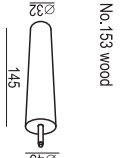

**2 SEATER LEFT (or RIGHT)**

**2 SEATER without ARMRESTS**

**3 SEATER**

**3 SEATER LEFT (or RIGHT)**

**3 SEATER without ARMRESTS**

**3XL SEATER**

**3XL SEATER LEFT (or RIGHT)**  
available in two parts

**3XL SEATER without ARMRESTS**  
available in two parts

**3XL SEATER two parts**

**CORNER 90°**

**CHAISELONGUE LONG LEFT (or RIGHT)**

**CHAISELONGUE LEFT (or RIGHT)**

**BENCH LEFT (or RIGHT)**

FEET

UPHOLSTERY

FABRIC or LEATHER: FC - fix cover

\*please check a cost of brushed steel finish with a sale representative

SET 10 LEFT (or RIGHT) + 3 SEATER RIGHT (or LEFT) + BENCH LEFT (or RIGHT) + CORNER 90

SET 11 LEFT (or RIGHT) + 2 SEATER RIGHT (or LEFT) + BENCH LEFT (or RIGHT) + CORNER 90