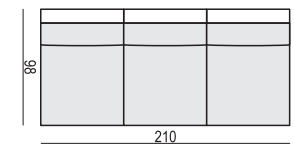

**2 SEATER LEFT (or RIGHT)**

**2 SEATER without ARMRESTS**

**3 SEATER**

**3 SEATER LEFT (or RIGHT)**

**3 SEATER without ARMRESTS**

**3XL SEATER**

**3XL SEATER LEFT (or RIGHT)**  
available in two parts

**3XL SEATER without ARMRESTS**  
available in two parts

\*please check a cost of brushed steel finish with a sale representative

SET 10 LEFT (or RIGHT) + 3 SEATER RIGHT (or LEFT) + BENCH LEFT (or RIGHT) + CORNER 90

SET 11 LEFT (or RIGHT) + 2 SEATER RIGHT (or LEFT) + BENCH LEFT (or RIGHT) + CORNER 90