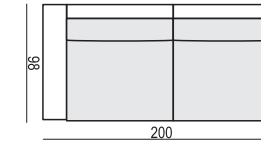

**2 SEATER LEFT (or RIGHT)**

**2 SEATER without ARMRESTS**

**3 SEATER**

**3 SEATER LEFT (or RIGHT)**

**3 SEATER without ARMRESTS**

**3XL SEATER**

**3XL SEATER LEFT (or RIGHT)**  
available in two parts

**3XL SEATER without ARMRESTS**  
available in two parts

\*please check a cost of brushed steel finish with a sale representative

SET 10 LEFT (or RIGHT) + 3 SEATER RIGHT (or LEFT) + BENCH LEFT (or RIGHT) + CORNER 90

SET 11 LEFT (or RIGHT) + 2 SEATER RIGHT (or LEFT) + BENCH LEFT (or RIGHT) + CORNER 90