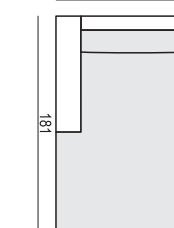

**2 SEATER LEFT (or RIGHT)**

**2 SEATER without ARMRESTS**

**3 SEATER**

**3 SEATER LEFT (or RIGHT)**

**3 SEATER without ARMRESTS**

**3XL SEATER**

**3XL SEATER LEFT (or RIGHT)**  
available in two parts

**3XL SEATER without ARMRESTS**  
available in two parts

**3XL SEATER two parts**

**CORNER 90°**

**CHAISELONGUE LONG LEFT (or RIGHT)**

**CHAISELONGUE LEFT (or RIGHT)**

**BENCH LEFT (or RIGHT)**

FEET

UPHOLSTERY

FABRIC or LEATHER: FC - fix cover

\*please check a cost of brushed steel finish with a sale representative

SET 10 LEFT (or RIGHT) + 3 SEATER RIGHT (or LEFT) + BENCH LEFT (or RIGHT) + CORNER 90

SET 11 LEFT (or RIGHT) + 2 SEATER RIGHT (or LEFT) + BENCH LEFT (or RIGHT) + CORNER 90