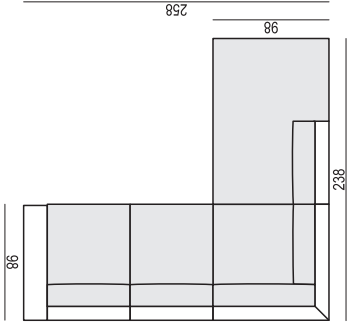

**2 SEATER LEFT (or RIGHT)**

**2 SEATER without ARMRESTS**

**3 SEATER**

**3 SEATER LEFT (or RIGHT)**

**3 SEATER without ARMRESTS**

**3XL SEATER**

**3XL SEATER LEFT (or RIGHT)**  
available in two parts

**3XL SEATER without ARMRESTS**  
available in two parts

**3XL SEATER two parts**

**CORNER 90°**

**CHAISELONGUE LONG LEFT (or RIGHT)**

**CHAISELONGUE LEFT (or RIGHT)**

**BENCH LEFT (or RIGHT)**

FEET

UPHOLSTERY

FABRIC or LEATHER: FC - fix cover

\*please check a cost of brushed steel finish with a sale representative

SET 10 LEFT (or RIGHT) + 3 SEATER RIGHT (or LEFT) + BENCH LEFT (or RIGHT) + CORNER 90

SET 11 LEFT (or RIGHT) + 2 SEATER RIGHT (or LEFT) + BENCH LEFT (or RIGHT) + CORNER 90