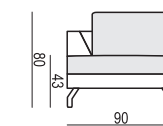

**2 SEATER LEFT (or RIGHT)**

**2 SEATER without ARMRESTS**

**3 SEATER**

**3 SEATER LEFT (or RIGHT)**

**3 SEATER without ARMRESTS**

**3XL SEATER**

**3XL SEATER LEFT (or RIGHT)**  
available in two parts

**3XL SEATER without ARMRESTS**  
available in two parts

**3XL SEATER two parts**

**CORNER 90°**

**CHAISELONGUE LONG LEFT (or RIGHT)**

**CHAISELONGUE LEFT (or RIGHT)**

**BENCH LEFT (or RIGHT)**

FEET

UPHOLSTERY

FABRIC or LEATHER: FC - fix cover

\*please check a cost of brushed steel finish with a sale representative

SET 10 LEFT (or RIGHT) + 3 SEATER RIGHT (or LEFT) + BENCH LEFT (or RIGHT) + CORNER 90

SET 11 LEFT (or RIGHT) + 2 SEATER RIGHT (or LEFT) + BENCH LEFT (or RIGHT) + CORNER 90