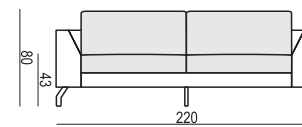

**IDAHO**

**ARMCHAIR**

**ARMCHAIR LEFT (or RIGHT)**

**ARMCHAIR without ARMRESTS**

**ARMCHAIR WIDE**

**ARMCHAIR WIDE LEFT (or RIGHT)**

**ARMCHAIR WIDE without ARMREST**

**2 SEATER**

**2 SEATER LEFT (or RIGHT)**

**2 SEATER without ARMRESTS**

**3 SEATER**

**3 SEATER LEFT (or RIGHT)**

**3 SEATER without ARMRESTS**

**3XL SEATER**

**3XL SEATER LEFT (or RIGHT)**  
available in two parts

**3XL SEATER without ARMRESTS**  
available in two parts

\*please check a cost of brushed steel finish with a sale representative

SET 10 LEFT (or RIGHT) + 3 SEATER RIGHT (or LEFT) + BENCH LEFT (or RIGHT) + CORNER 90

SET 11 LEFT (or RIGHT) + 2 SEATER RIGHT (or LEFT) + BENCH LEFT (or RIGHT) + CORNER 90