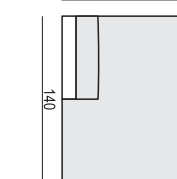

**2 SEATER LEFT (or RIGHT)**

**2 SEATER without ARMRESTS**

**3 SEATER**

**3 SEATER LEFT (or RIGHT)**

**3 SEATER without ARMRESTS**

**3XL SEATER**

**3XL SEATER LEFT (or RIGHT)**  
available in two parts

**3XL SEATER without ARMRESTS**  
available in two parts

**3XL SEATER two parts**

**CORNER 90°**

**CHAISELONGUE LONG LEFT (or RIGHT)**

**CHAISELONGUE LEFT (or RIGHT)**

**BENCH LEFT (or RIGHT)**

FEET

UPHOLSTERY

FABRIC or LEATHER: FC - fix cover

\*please check a cost of brushed steel finish with a sale representative

SET 10 LEFT (or RIGHT) + 3 SEATER RIGHT (or LEFT) + BENCH LEFT (or RIGHT) + CORNER 90

SET 11 LEFT (or RIGHT) + 2 SEATER RIGHT (or LEFT) + BENCH LEFT (or RIGHT) + CORNER 90