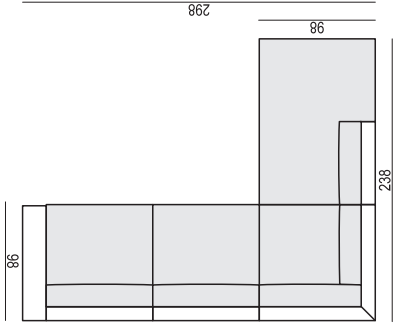

**2 SEATER LEFT (or RIGHT)**

**2 SEATER without ARMRESTS**

**3 SEATER**

**3 SEATER LEFT (or RIGHT)**

**3 SEATER without ARMRESTS**

**3XL SEATER**

**3XL SEATER LEFT (or RIGHT)**  
available in two parts

**3XL SEATER without ARMRESTS**  
available in two parts

**3XL SEATER two parts**

**CORNER 90°**

**CHAISELONGUE LONG LEFT (or RIGHT)**

**CHAISELONGUE LEFT (or RIGHT)**

**BENCH LEFT (or RIGHT)**

FEET

UPHOLSTERY

FABRIC or LEATHER: FC - fix cover

\*please check a cost of brushed steel finish with a sale representative

SET 10 LEFT (or RIGHT) + 3 SEATER RIGHT (or LEFT) + BENCH LEFT (or RIGHT) + CORNER 90

SET 11 LEFT (or RIGHT) + 2 SEATER RIGHT (or LEFT) + BENCH LEFT (or RIGHT) + CORNER 90