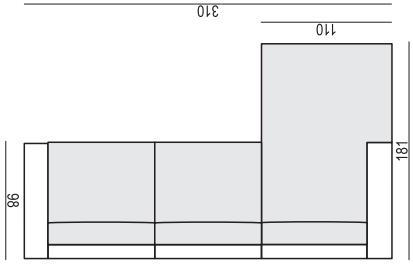

\*please check a cost of brushed steel finish with a sale representative

SET 10 LEFT (or RIGHT) + 3 SEATER RIGHT (or LEFT) + BENCH LEFT (or RIGHT) + CORNER 90

SET 11 LEFT (or RIGHT) + 2 SEATER RIGHT (or LEFT) + BENCH LEFT (or RIGHT) + CORNER 90

SET 1 LEFT (or RIGHT) + 2 SEATER RIGHT (or LEFT) + CHAISLONGUE LEFT (or RIGHT)

SET 2 LEFT (or RIGHT) + 3 SEATER RIGHT (or LEFT) + CHAISLONGUE LONG LEFT (or RIGHT)

FOOTSTOOL 90x70

FOOTSTOOL 100x90

CLASSIC COMFORT