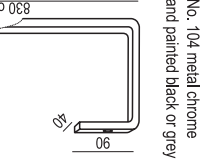

**2 SEATER LEFT (or RIGHT)**

**2 SEATER without ARMRESTS**

**3 SEATER**

**3 SEATER LEFT (or RIGHT)**

**3 SEATER without ARMRESTS**

**3XL SEATER**

**3XL SEATER LEFT (or RIGHT)**  
available in two parts

**3XL SEATER without ARMRESTS**  
available in two parts

**3XL SEATER two parts**

**CORNER 90°**

**CHAISELONGUE LONG LEFT (or RIGHT)**

**CHAISELONGUE LEFT (or RIGHT)**

**BENCH LEFT (or RIGHT)**

FEET

UPHOLSTERY

FABRIC or LEATHER: FC - fix cover

\*please check a cost of brushed steel finish with a sale representative

SET 10 LEFT (or RIGHT) + 3 SEATER RIGHT (or LEFT) + BENCH LEFT (or RIGHT) + CORNER 90

SET 11 LEFT (or RIGHT) + 2 SEATER RIGHT (or LEFT) + BENCH LEFT (or RIGHT) + CORNER 90